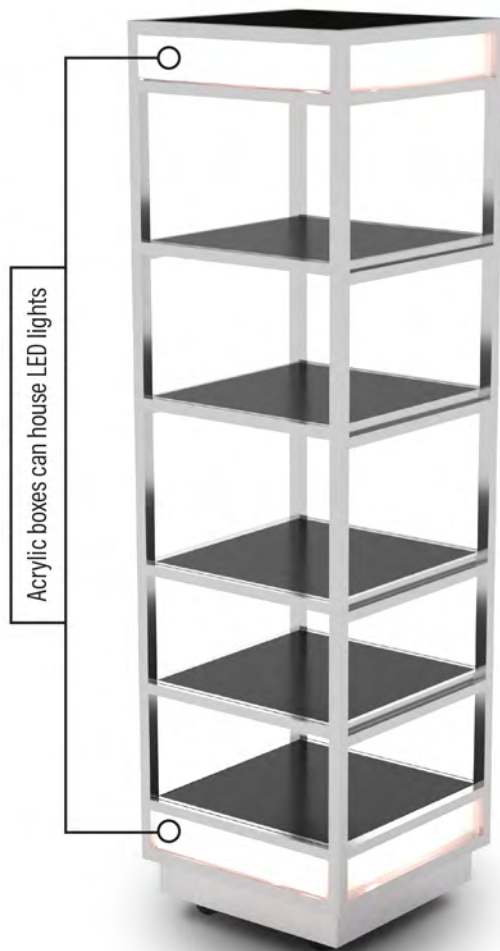

FROM DISPLAY TO ACTION

The **Q-BIK** extends from a singular display to a full buffet in mere minutes

- A vast selection of panels to choose from
- Set up and collapse your buffet in any area

RAISE THE BAR WITH EFFORTLESS ELEGANCE

Cheers to innovation, cheers to unforgettable moments! Our modular buffet table seamlessly transforms into a bar with a simple switch of panels and the addition of a bar top.

No hardware, no complicated installation - just pure sophistication at your fingertips with the **Q-BIK** display.

- Shelves hook onto multiple levels
- No hardware required

Q-BIK
5 TIER DISPLAY #ST1830G
 22 1/4" x 22 1/4" x 80 3/8" H
 Glass Shelves #ST1830G
 Wooden Shelves #ST1830W
 • 18/10 Stainless Steel
 • Indoor/Outdoor Use