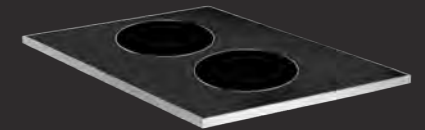

DOUBLE
WARMING INDUCTION
#ST59802INDB