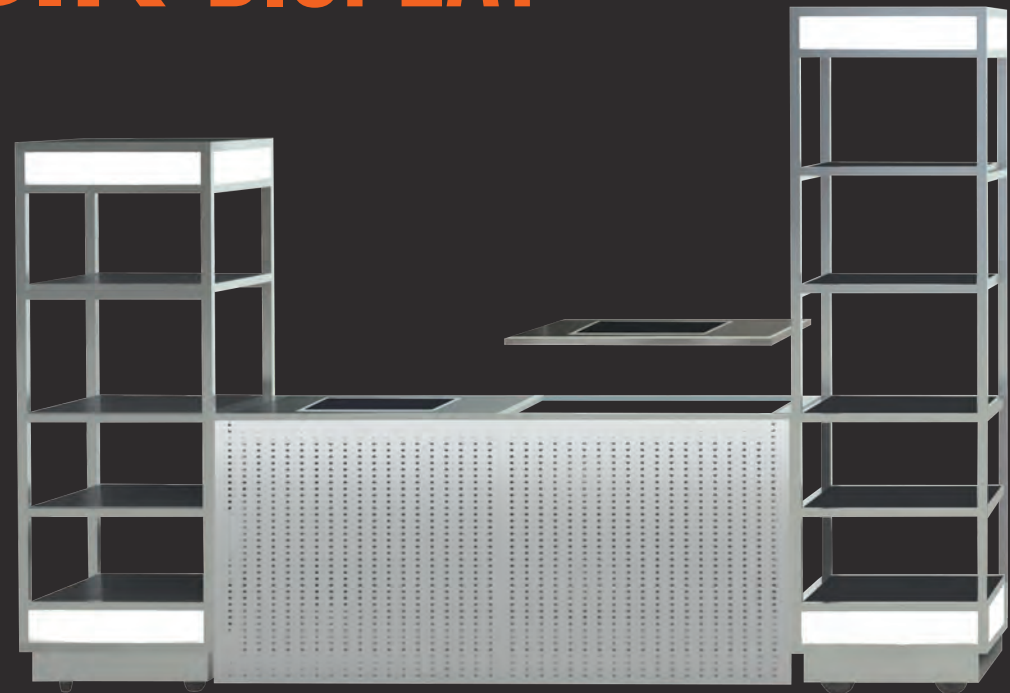

- Tiles used for both the HUB and Z0ZZ tables, also fit into the Q-Bik connector.
- No hardware required

Q-BIK DISPLAY

2022
MODULAR FLAT PACK

**THE
HUB**

TILES

Complete selection of tiles available on EasternTabletop.com